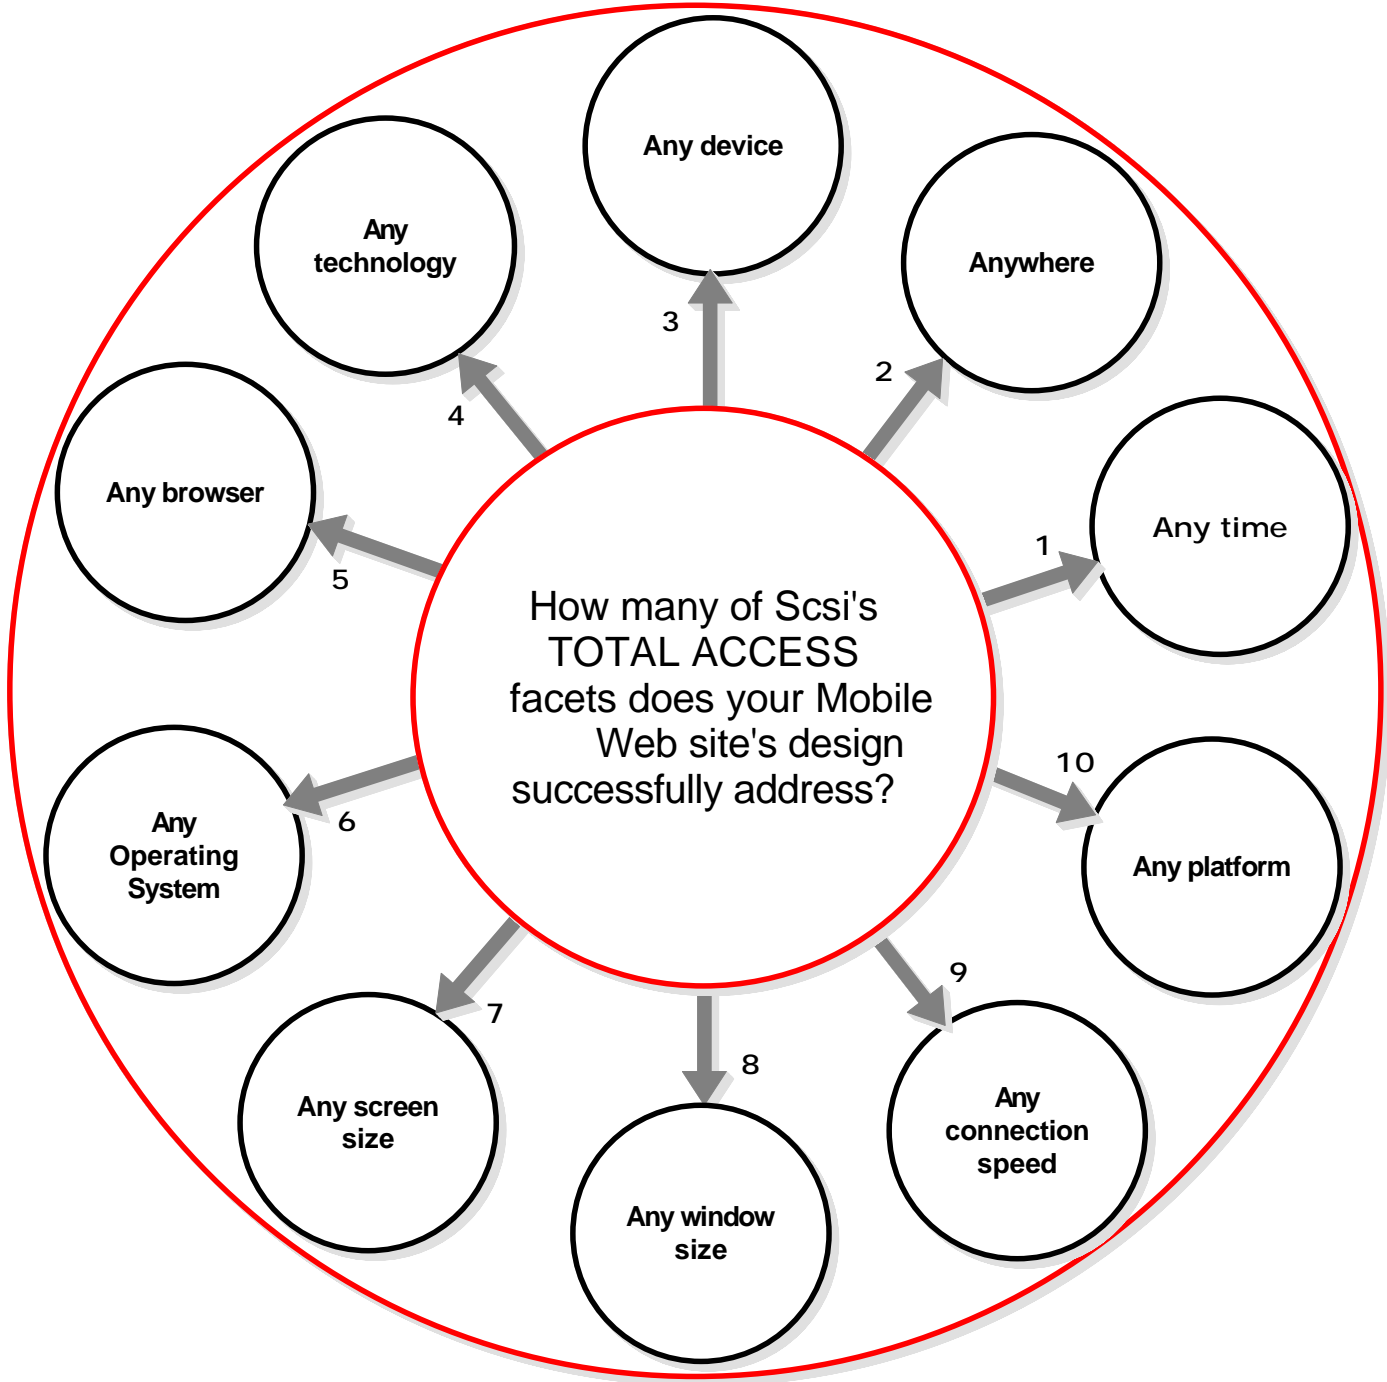

Instructions: Select any hyperlink of interest to view the associated details located on the Scsi P&KT Mobile Web site located at URL address <http://sonoffconsulting.mobi/>.

Scsi's TOTAL ACCESS Design

NOTE: To download this file, access http://sonoffconsulting.mobi/scsi_total_access_big_picture_with_hyperlinks.pdf located on Sonoff Consulting Services, Inc.'s (Scsi's) Productivity and Knowledge Transfer Web site.